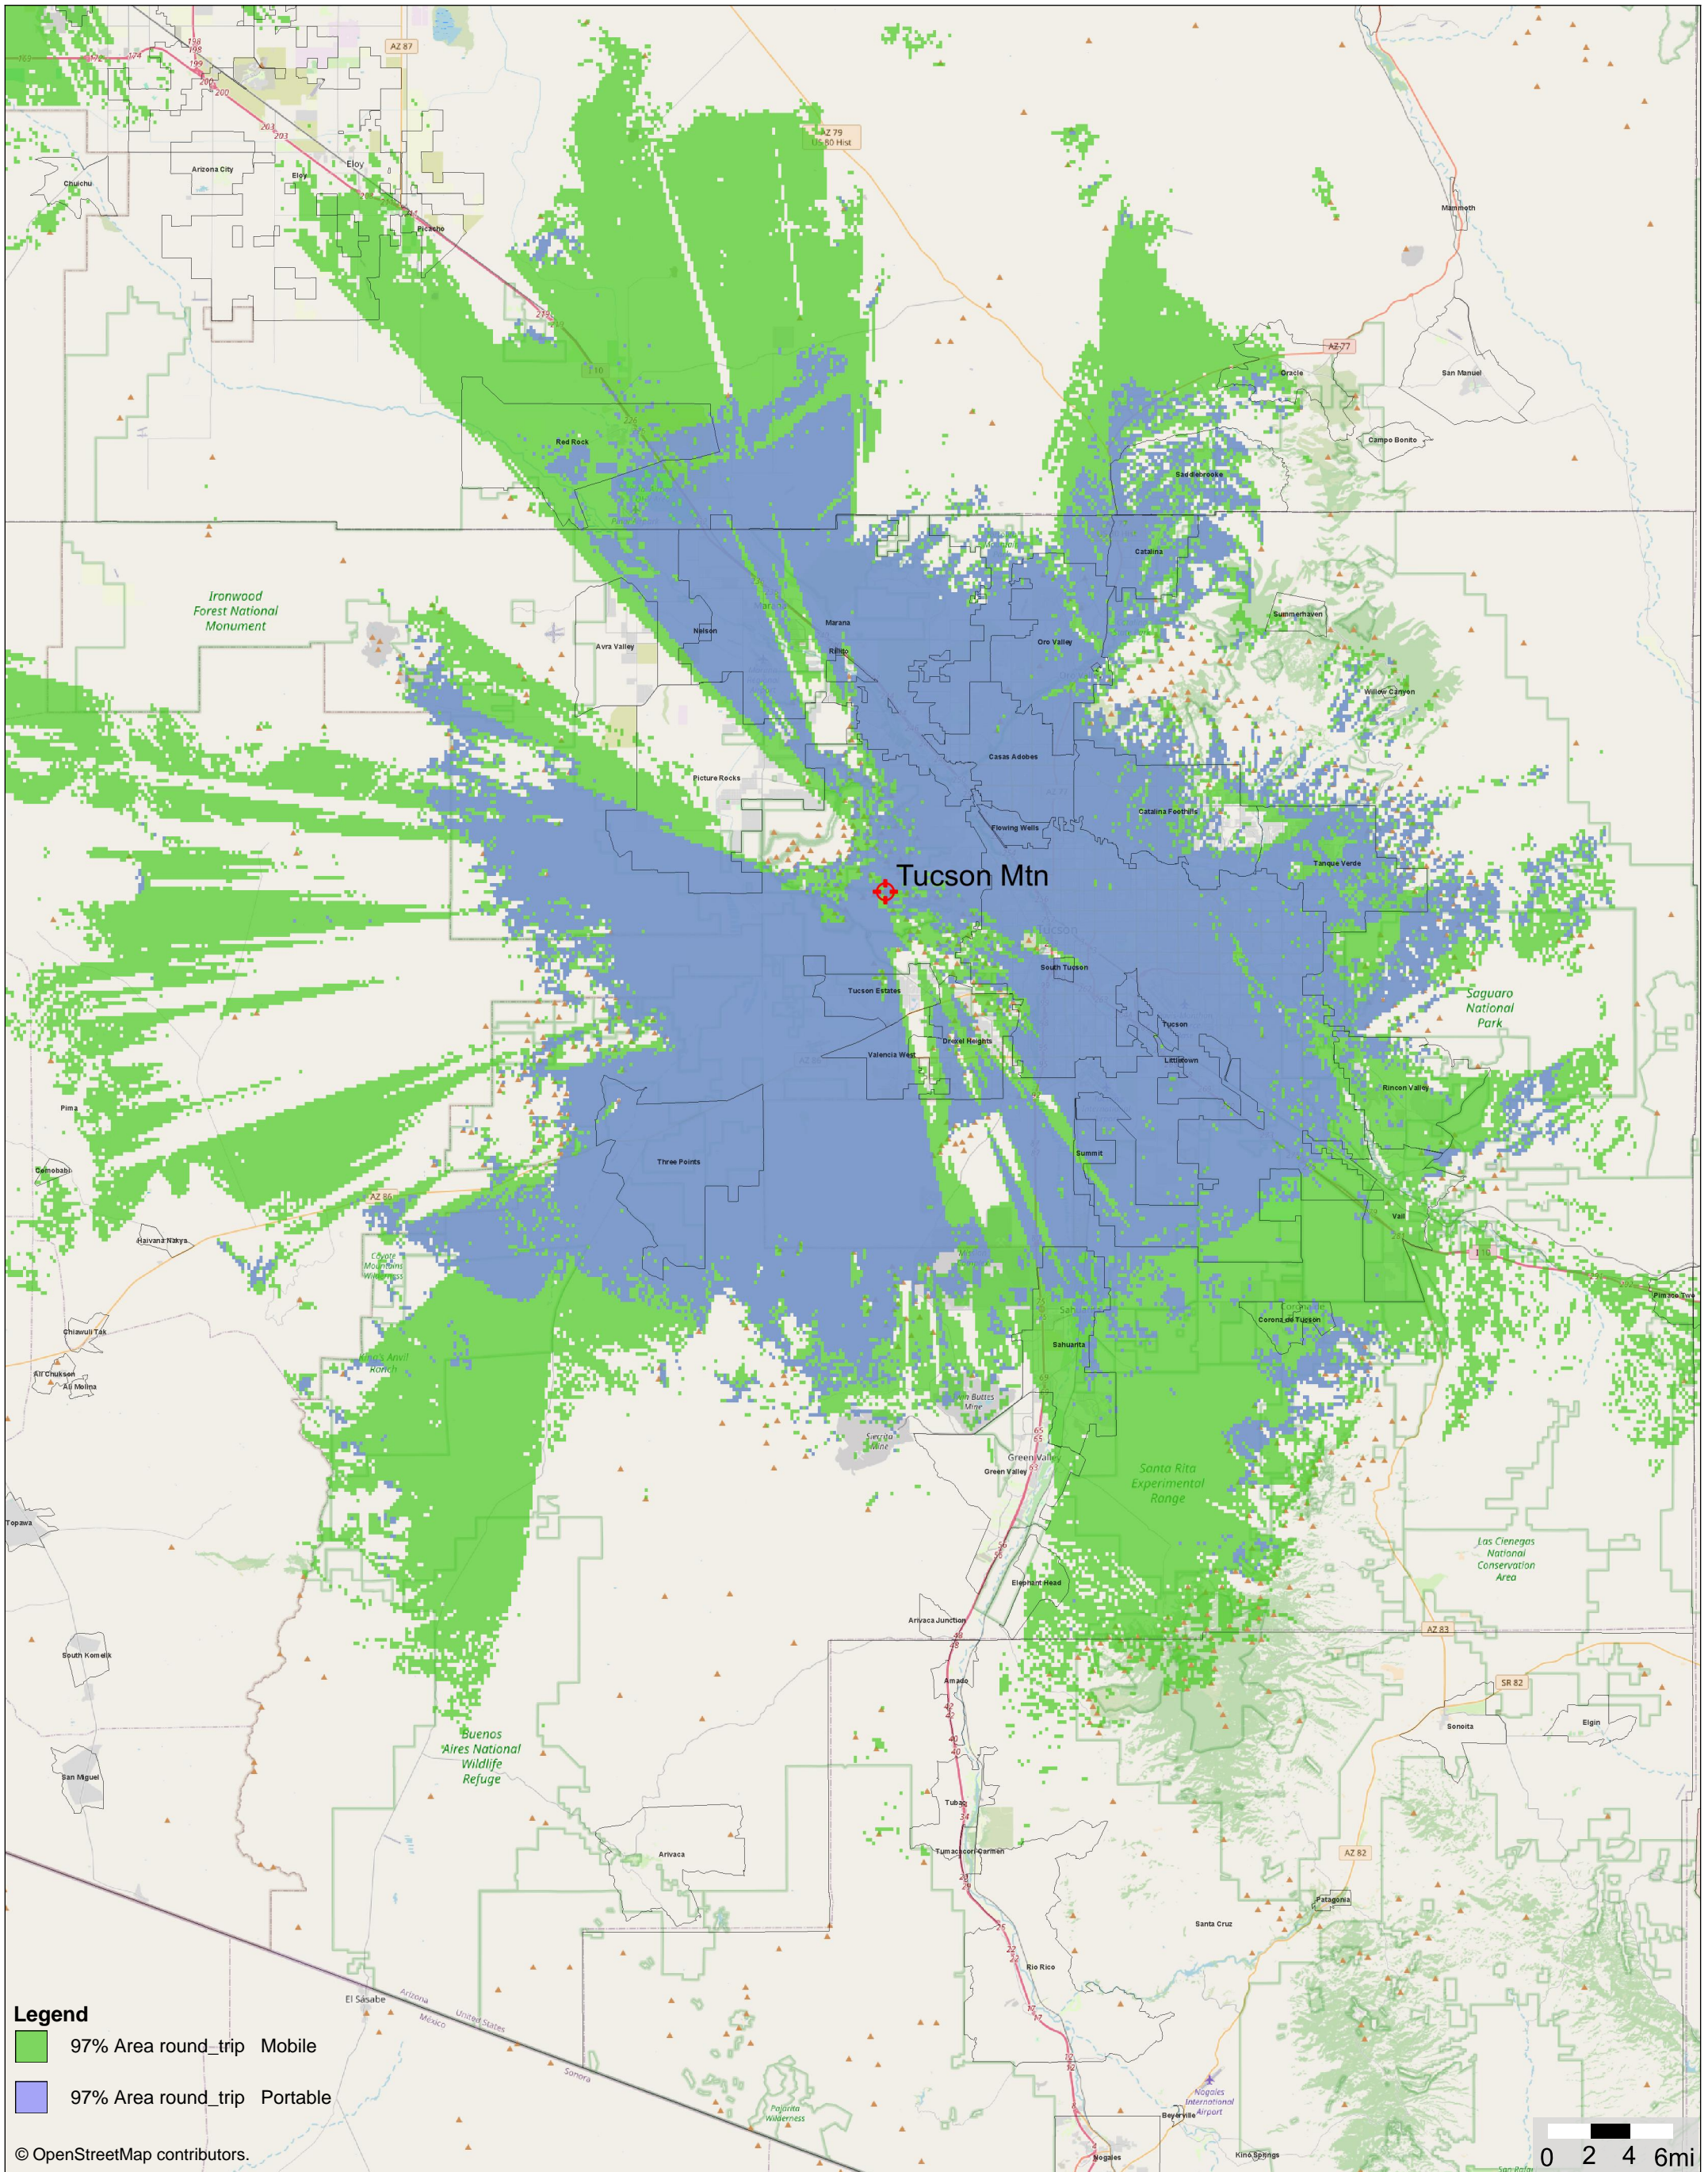

MOTOROLA SOLUTIONS

For Information Only

- Legend**
- 97% Area round_trip Mobile
 - 97% Area round_trip Portable

© OpenStreetMap contributors.

Printed: 4/30/2024
System version: 3.1.4

Solution: Airtime 900 T7 PHX
Project: Airtime 900 2 - Copy
Design: Design 11 Airtime 900 Phx coverage
djn837

This map is intended solely for the equipment configuration stated above.
Coverage can vary significantly if different configurations are used.